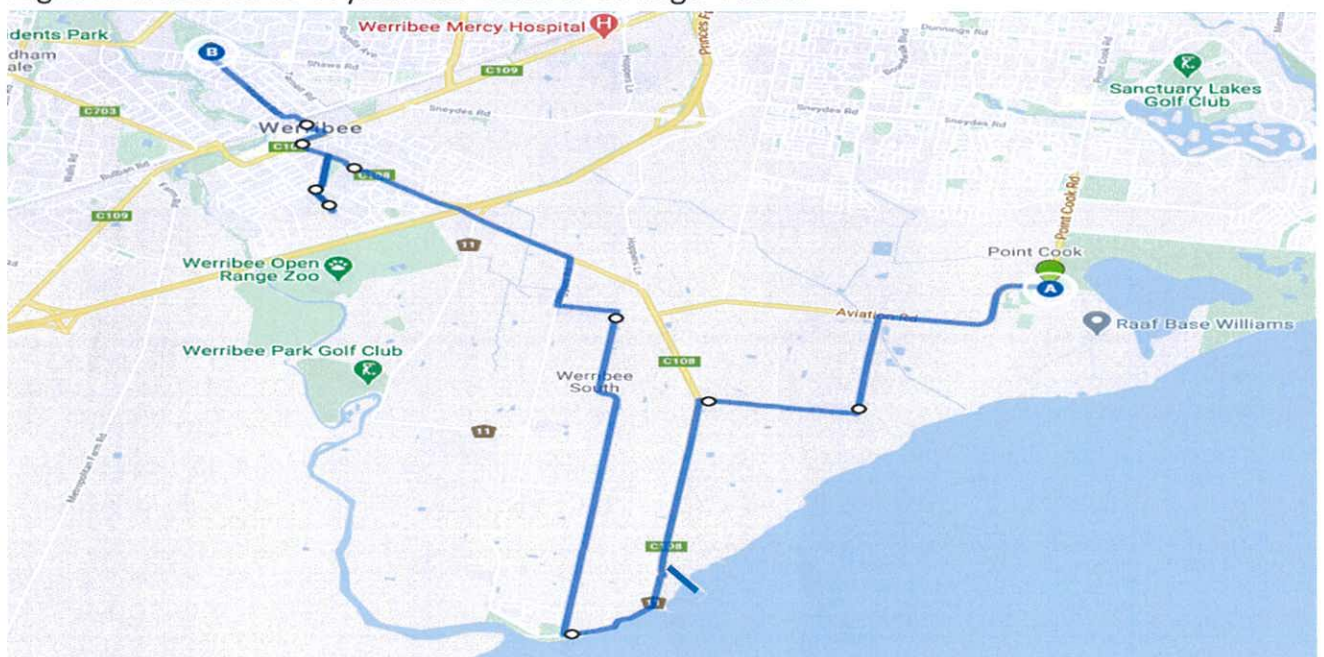

Left Cunninghams Rd

Right Robbs Rd

Left Duncans Rd

Left Quay Blvd (take U turn at the end and pick up kids from school bus stop on Quay Blvd)

Left Quay Blvd

Right Beach Rd

Right O'Connors Rd

Right Aviation Rd

Left Duncans Rd and drop at Werribee Secondary College and wait for Werribee South 2 bus and transfer MacKillop's students if required. Transfer Wyndham Central student from Werribee Sth 2 bus if any.

Left Duncans Rd

Right Synnot St

Left Tarneit Road Bridge

Left Railway Ave

Right Marked Rd to Wyndham Central College-Finish

WERRIBEE SOUTH 1 (PM):

3.40pm Depart MacKillop C.R.C.

Right Russell St/College Rd

Right Duncans Rd, right Aviation Rd

Left O'Connors Rd

Left Beach Rd

Left Duncans Rd

Right Quay Blvd (take U turn at the end and drop off kids at school bus stop on Quay Blvd)

Right Duncans Rd

Right Robbs Rd