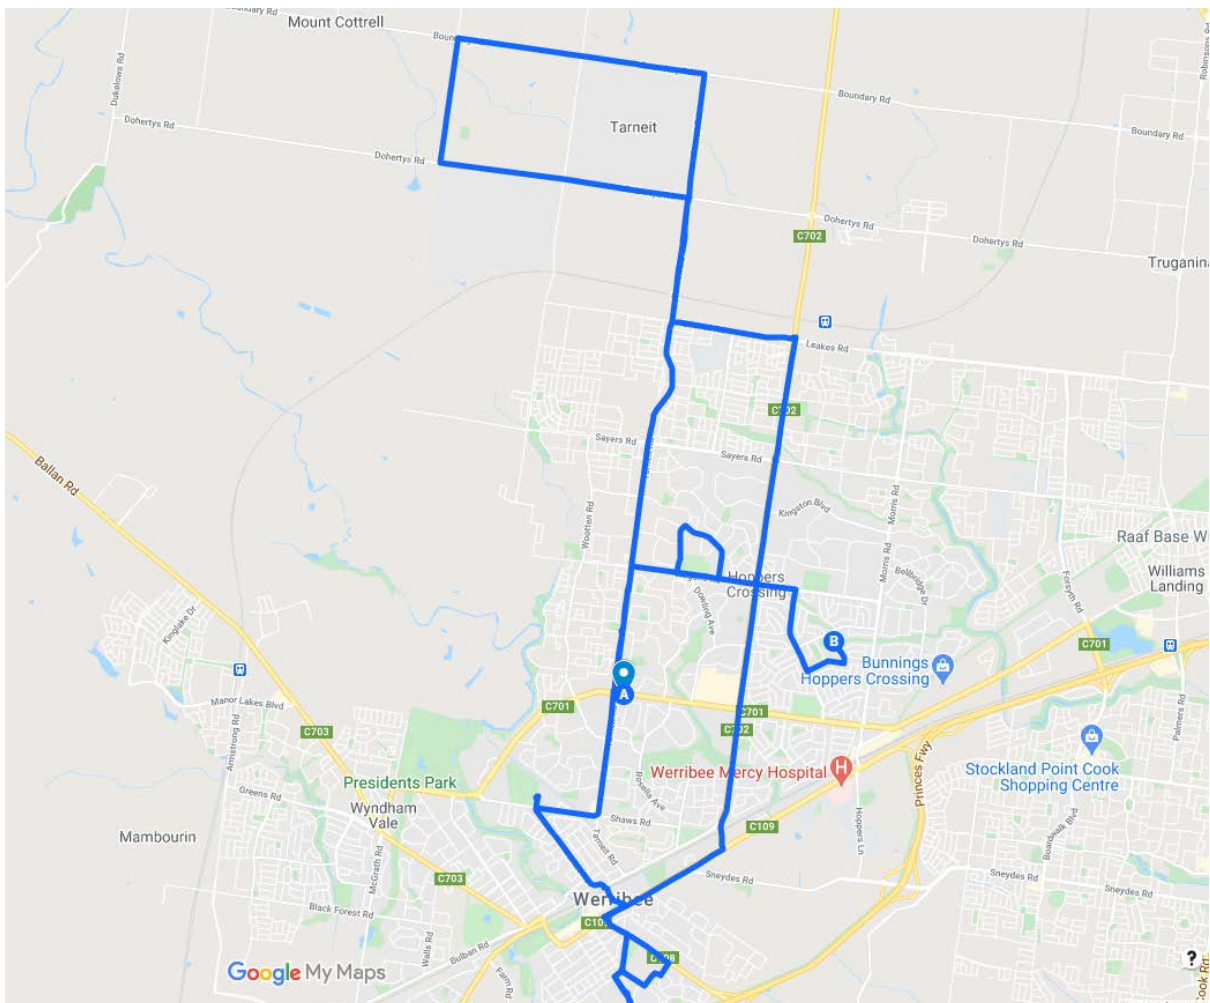

TARNEIT (AM):

SCHOOLS: MacKillop C.R.C., Werribee Secondary College, Wyndham Central College Grange Secondary College and Hoppers Crossing Secondary College

7.30am Start in Tarneit Rd corner Heaths Rd, **First pick up –Tarneit/ Sayers Rd PTV stop left** Doherty's Rd, **Right** Sewells Rd, **right** Boundary Rd, **Right** Tarniet Rd, **left** Leakes Rd, **right** Derrimut Rd (**last pick up Sundial Blvd – PTV STOP**), **right** Princes Highway/Synnot St, **Left** Duncans Rd, **right** College Rd/Russell St, drop inside **Mackillop C.R.C.** and exit, **right** Russell St, **right** Chirnside Ave, **left** Tolmie Ave, **left** Loyola Rd, **left** Duncans Rd, drop at **Werribee S.C.** **Right** Synnott St, **left** Cherry St/Market Rd, drop at **Wyndham Central College** (Market Rd extension), **left** Shaws Rd, **left** Tarniet Rd, **right** Hogans Rd, **left** Bethany Rd to **Grange** (both Campuses), **left** Deloraine Dve, **left** Hogans Rd, **right** Mossfiel Dve, **left** Spring Dve, **left** Bayliss St to **Hoppers Crossing Secondary College**. **FINISH.**