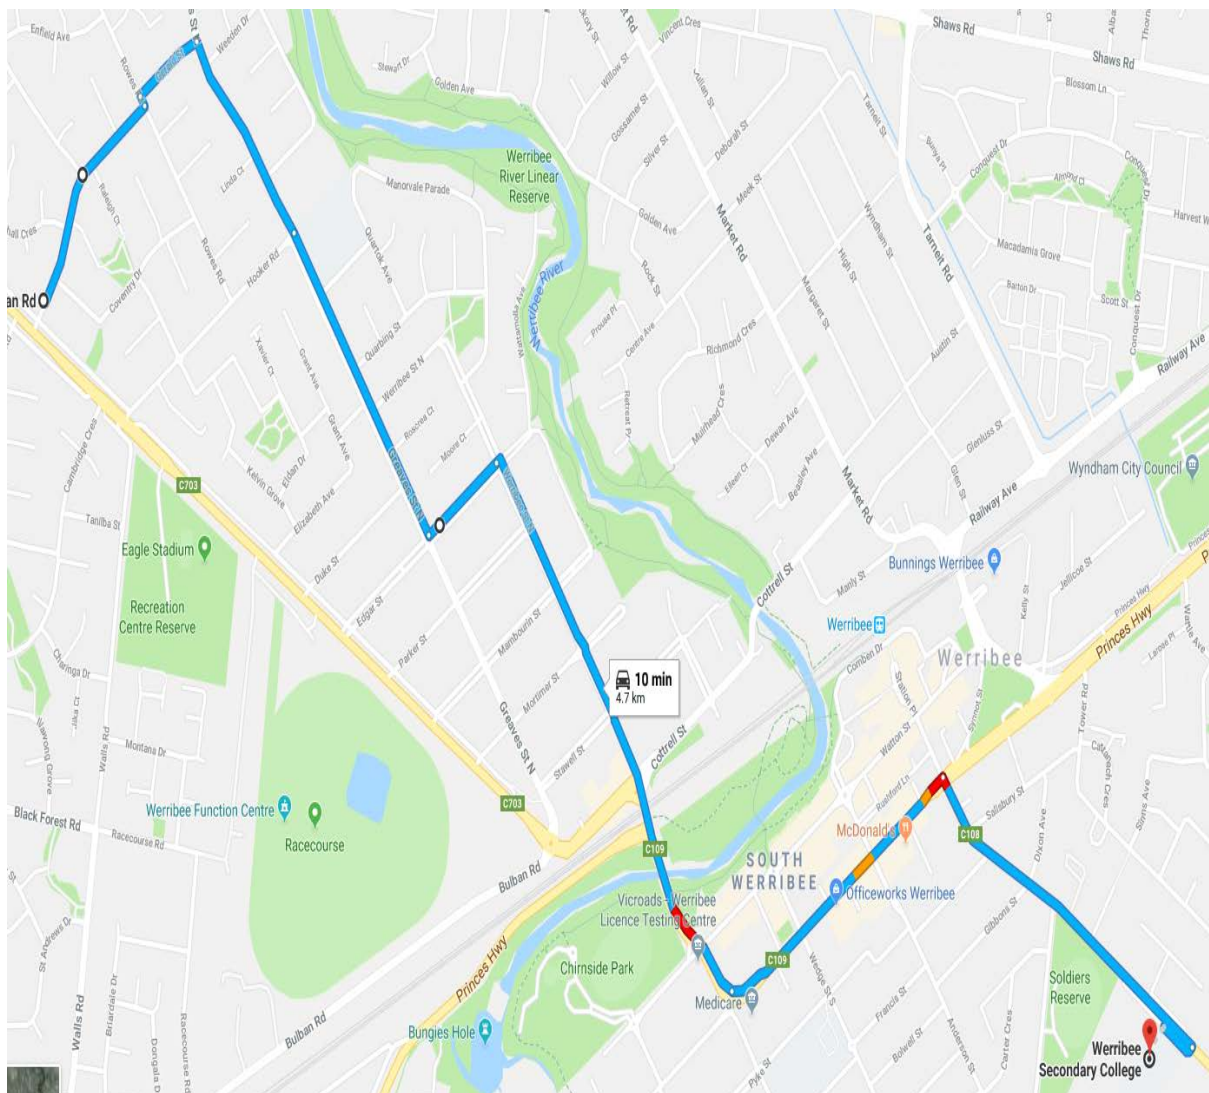

Werribee Secondary College

4521 - Wyndham Vale 5 (Manorvale)

UTN: 11540 AM / 11541 PM

AM Start **8:18am** in Westminster Dve corner Ballan Rd (p/up PTV stops)

Left Rowes Rd

Right Gerald St

Right Greaves St Nth (p/up PTV stops)

Left Edgar St

Right Werribee St Nth across railway line Werribee St/Synnot St

Right Duncans Rd, then U turn to parking area at front of school.

PM 15:05

NOTE : Please be advised don't leave school until 15:10 once the arctic buses have departed.

Depart School from parking area Duncans Rd
Left Synnot St/Werribee St across Railway Line/Werribee St North
Left Edgar St
Right Greaves St North
Left Gerald St
Left Rows Rd
Right Westminster Dve
Finish at Ballan Rd.