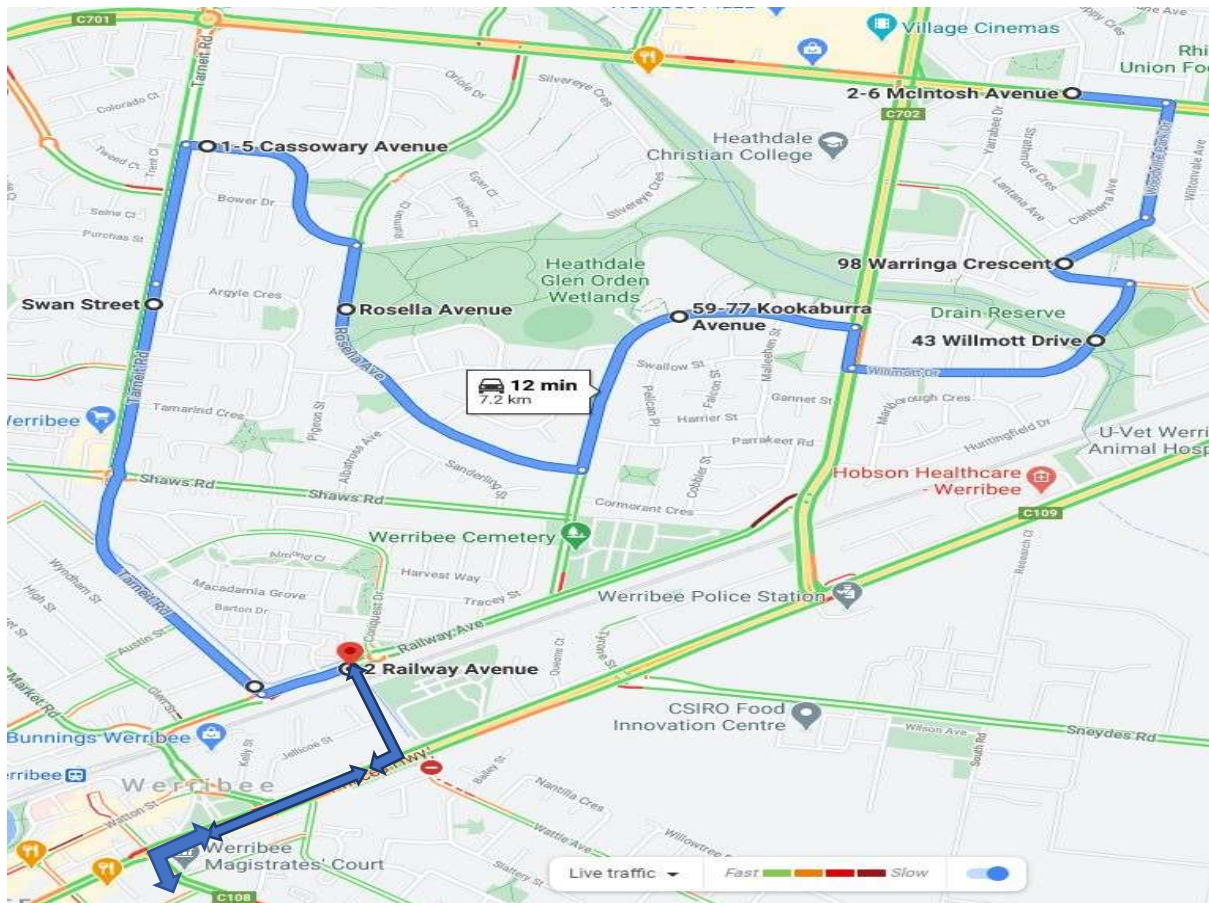

Right Willmott Dve (p/up PTV stops)

Right Derrimut Rd

Left Kookaburra Ave (p/up PTV stops)

Right Rosella Ave (**p/up opposite Kramer St**)

Left Cassowary Ave (p/up PTV stops)

Safety hazard-Telegraph Pole close to Kerb. Use caution while turning left into Tarneit Rd.

Left Tarneit Rd (p/up PTV stops)

Straight into Tarneit Rd extension bridge.

Right Princes Hwy

Left Duncans Rd then U turn to parking area at front of school.

PM 15:10

NOTE : Please be advised don't leave school until 15:10 once the arctic buses have departed.

Depart School from parking area Duncans Rd

Right Synnot St

Left Tarneit Rd Extension bridge

Straight into Tarneit Rd

Right Cassowary Ave

Right Rosella Ave

Left Kookaburra Ave

Right Derrimut Rd

Left Willmott Drive

Left Warringa Cres

Right Woodville Drive

Left Heaths Rd

Finish at McIntosh Ave