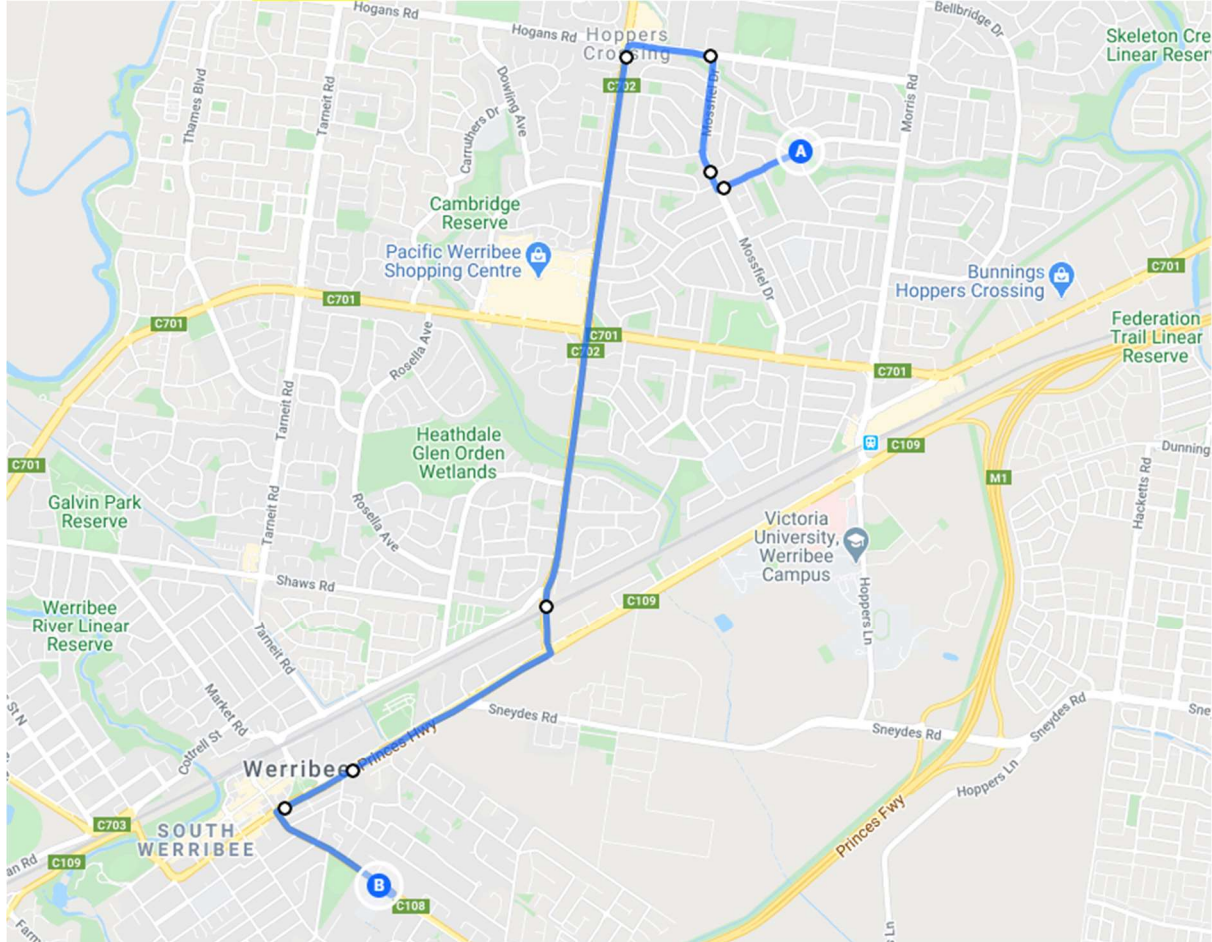

Werribee Secondary College

4537 - Hoppers Crossing 2 Articulated Bus

AM Start time: **8:02am**

UTN: 11543 AM / 11544 PM

Start in Pannam Dve opposite Cumming Dve **Bus Stop ID 6842**

p/up cnr Fraser St)

Right Mossfiel Dve

Left Hogans Rd (p/up in Hogans Rd before corner Derrimut Rd)

Left Derrimut Rd (p/up PTV stops)

Right Princes Highway/Synnot St

Left Duncans Rd then U turn to parking area at front of school.

PM 15:10

Depart school from parking area Duncans Rd

Right Synnot St/Princes Hwy

Left Derrimut Rd

Right Hogans Rd

Right Mossfiel Dve

Left Pannam Dve

Finish Pannam /Cummings **Dr Bus Stop ID 5675**