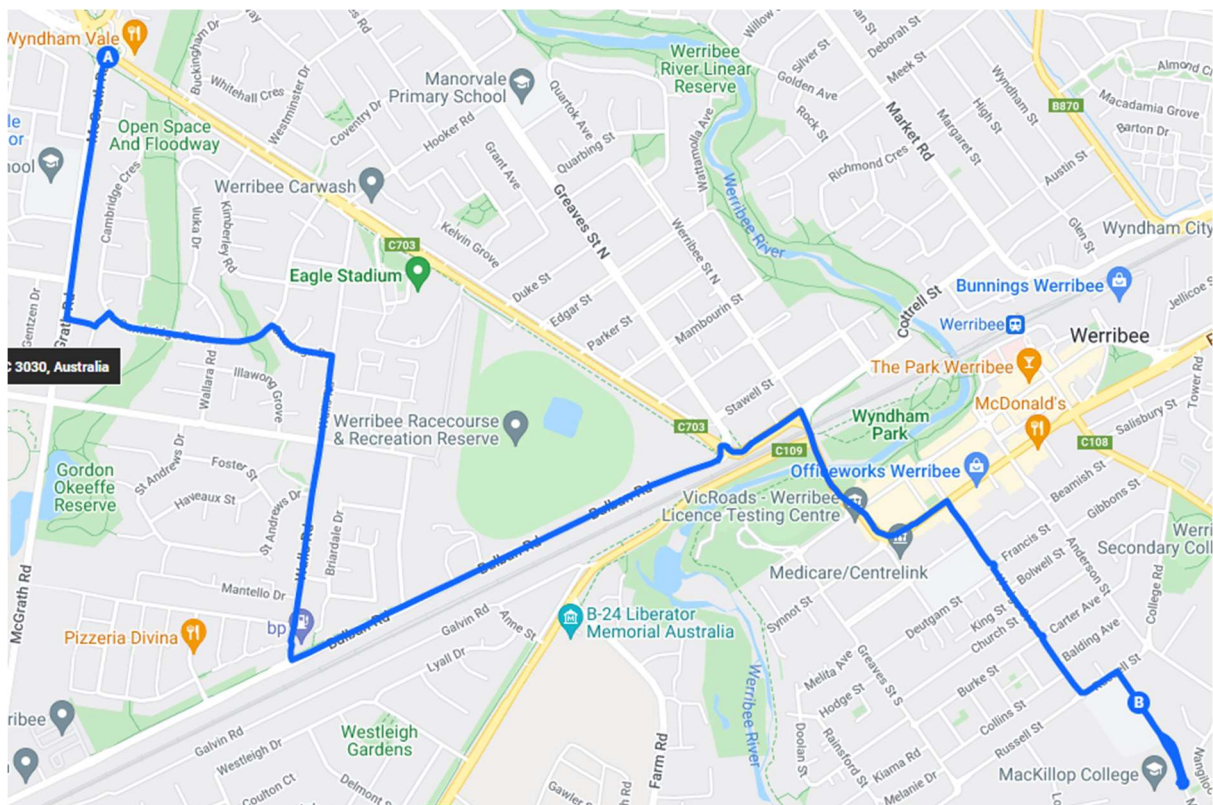

Werribee Secondary College

4520 - Wyndham Vale 4 Articulated Bus UTN: 11538 AM / 11539 PM

AM Start **8:05am** in McGrath Rd cnr Ballan Rd (p/up PTV stops)

Left Kiandra Way (p/up PTV stops)

Left Yaltara Dve

Right Cambridge Cres (p/up PTV stops)

Right Charinga Dve

Right Walls Rd

Left Bulban Rd

Right roundabout into Cottrell St

Right Werribee St across Railway line/Synnot St

Right Duncans Rd U turn to parking area at front of school.

PM 15:10

- Depart** School from parking area Duncans Rd
- Left** Synnot St/Werribee St across Railway line
- Left** Cottrell St
- Left** Bulban Rd
- Right** Walls Rd
- Left** Charinga Dr
- Left** Cambridge Crescent
- Left** Yaltara Dve
- Right** Kiandra Way
- Right** McGrath Rd
- Finish** Heaths Rd.