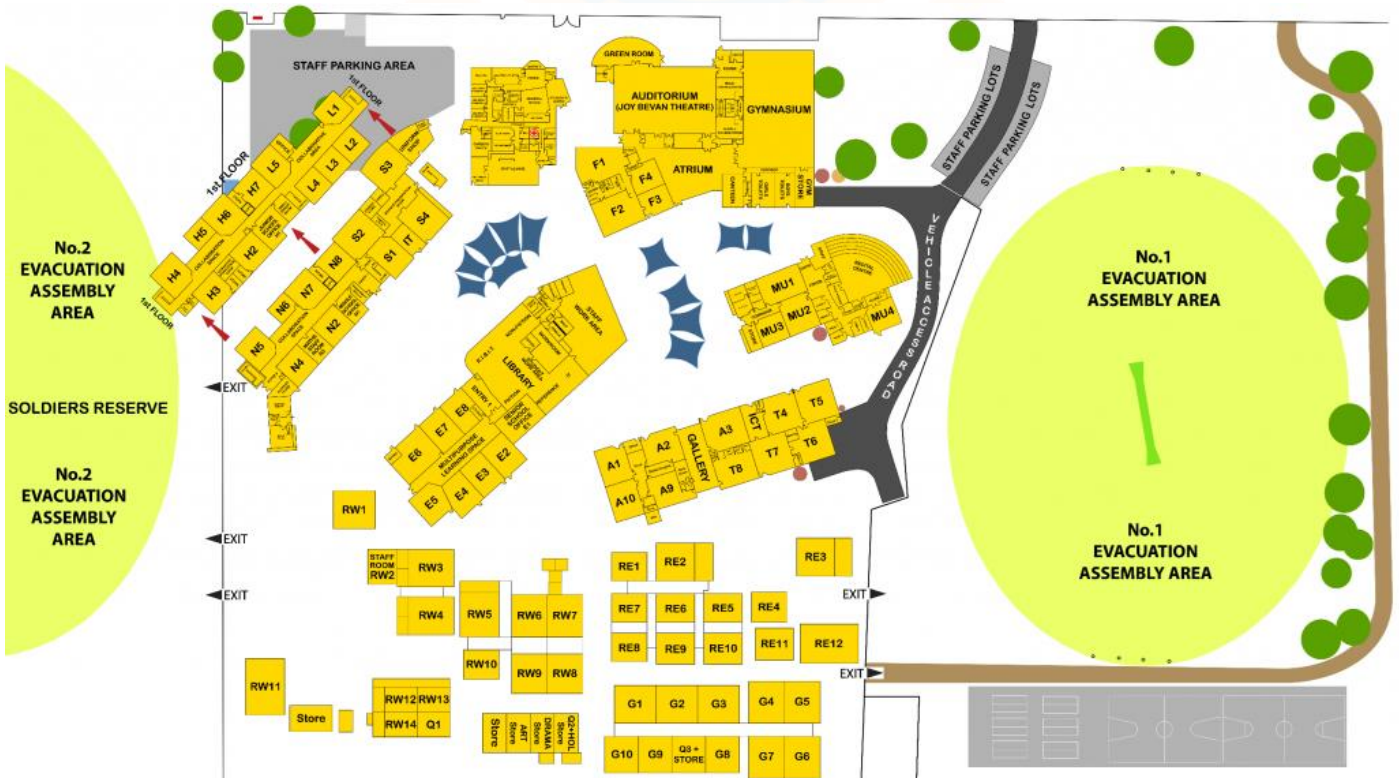

2025 VICTORIAN PUBLIC HOLIDAYS

PUBLIC HOLIDAY	2025 DATE
New Year's Day	Wednesday 1 January
Australia Day	Monday 27 January
Labour Day	Monday 10 March
Good Friday	Friday 18 April
Saturday before Easter Sunday	Saturday 19 April
Easter Sunday	Sunday 20 April
Easter Monday	Monday 21 April
ANZAC Day	Friday 25 April
King's Birthday	Monday 9 June
Friday before AFL Grand Final	Subject to AFL schedule
Melbourne Cup	Tuesday 4 November
Christmas Day	Thursday 25 December
Boxing Day	Friday 26 December

COLLEGE MAP